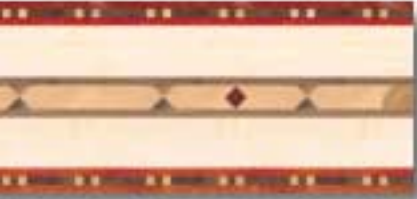

BorderWalks™

A World of Possibilities